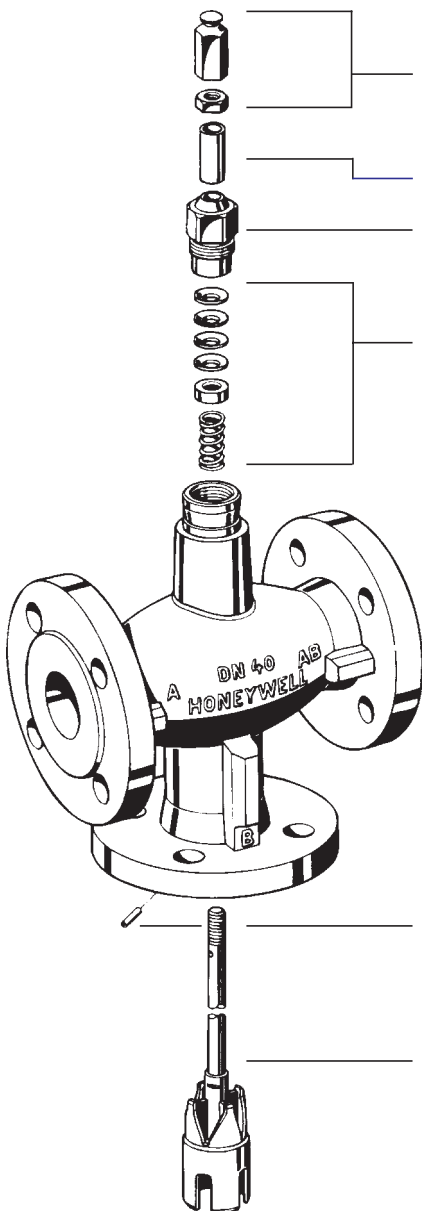

V5015A, V5329A/C 3-Way Large Linear Valve PN 16/6

Spare Parts

Description	Valve size	Order-Number
Stem button assy (10 units)	DN 15-32	K43175080001
	DN 40-80	K43175080002
	DN 100-150	K43175080006
Spacer	DN 15-32	6048100
Packing nut	DN 15-32	S310509D
	DN 40-80	S298562
	DN 100-150	S29782
Packing kit	DN 15-32 (Ø 6.35 mm)	R43176754001
	DN 40-80 (Ø 10 mm)	R43176754002
	DN 100-150 (Ø 12 mm)	R43176754005
Pin stop plug		
Plug assembly (valve stem and plug; DN 100-150 also O-ring and rivet)	kvs 25	K43176799015
	kvs 40	K43176799016
	kvs 63	K43176799017
	kvs 100	K43176799018
	kvs 140	K43297819002
	kvs 220	K43297822002
	kvs 310	K43297825002